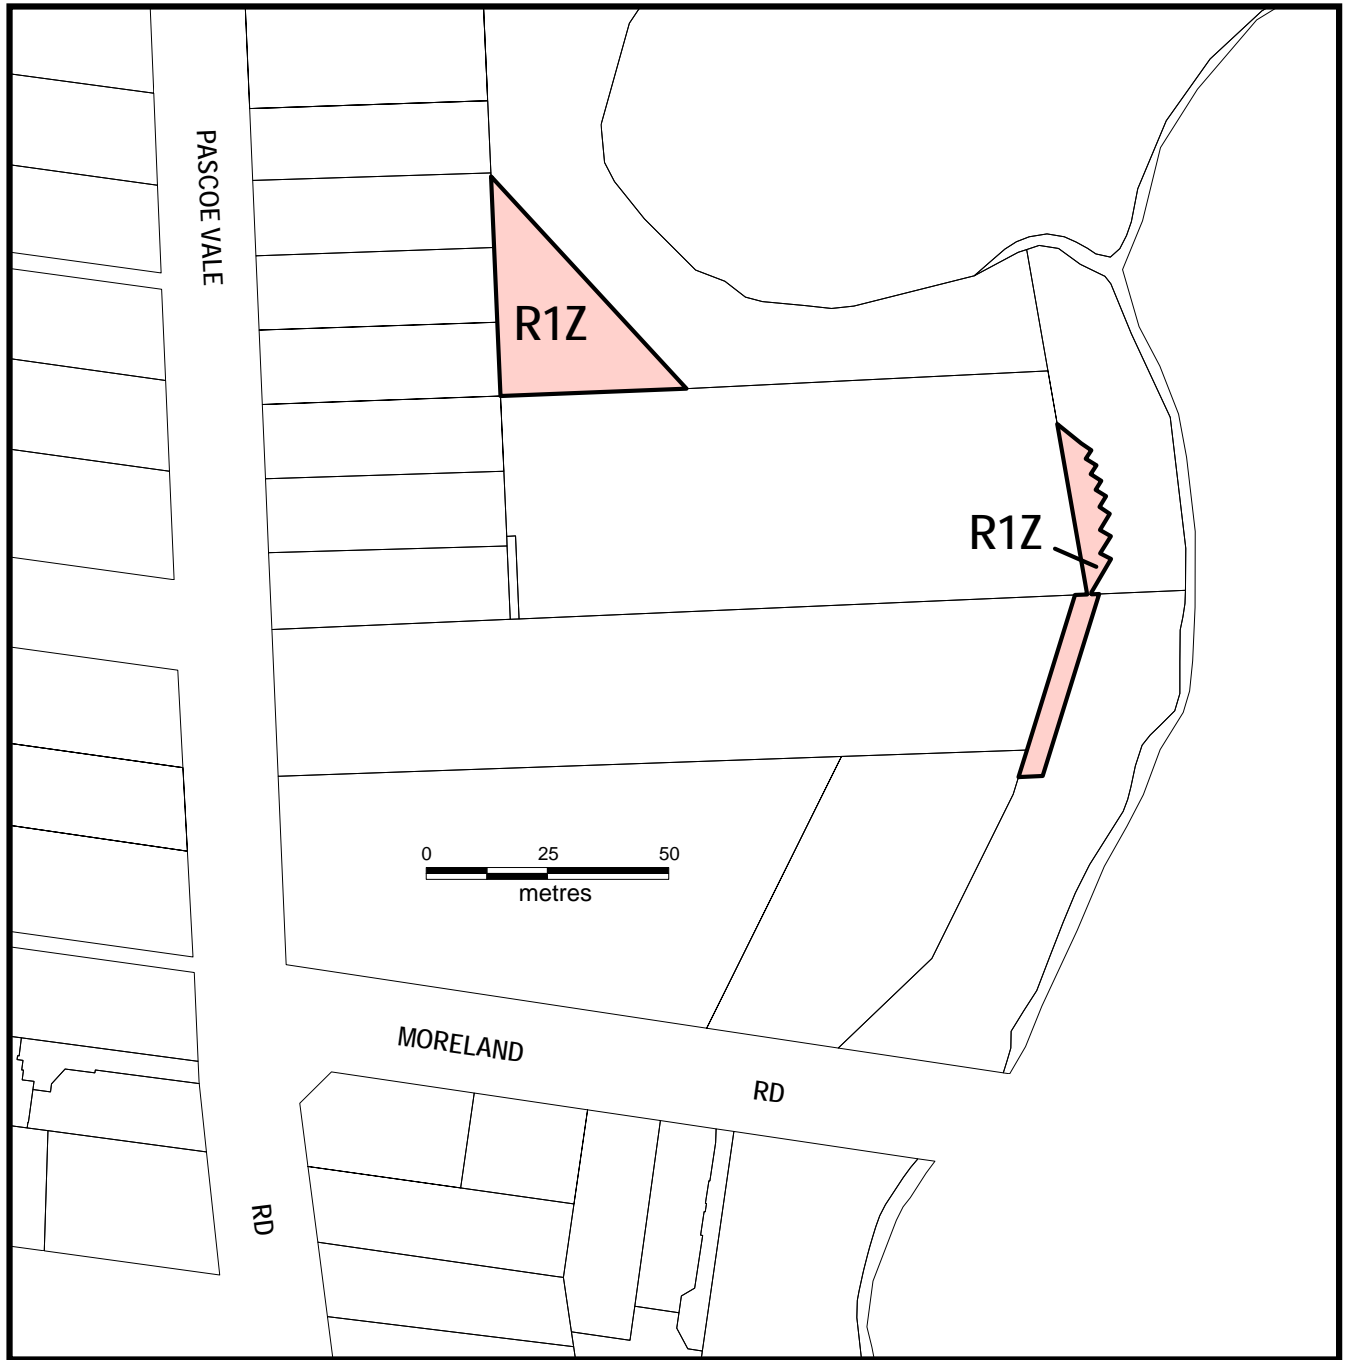

MOONEE VALLEY PLANNING SCHEME LOCAL PROVISION

Part of Planning Scheme Map 8

LEGEND

 R1Z RESIDENTIAL 1 ZONE

AMENDMENT C99

MOONEE VALLEY PLANNING SCHEME LOCAL PROVISION

Part of Planning Scheme Maps 8 & 12

LEGEND

 R1Z RESIDENTIAL 1 ZONE

AMENDMENT C99

MOONEE VALLEY PLANNING SCHEME LOCAL PROVISION

Part of Planning Scheme Map 12

LEGEND

 B2Z BUSINESS 2 ZONE

AMENDMENT C99

MOONEE VALLEY PLANNING SCHEME LOCAL PROVISION

Part of Planning Scheme Map 8IPO

LEGEND

 D-IPO5	AREA TO BE DELETED FROM AN INCORPORATED PLAN OVERLAY
--	--

AMENDMENT C99

MOONEE VALLEY PLANNING SCHEME LOCAL PROVISION

Part of Planning Scheme Maps 8IPO & 12IPO

LEGEND

D-IPO5	AREA TO BE DELETED FROM AN INCORPORATED PLAN OVERLAY
--------	--

AMENDMENT C99