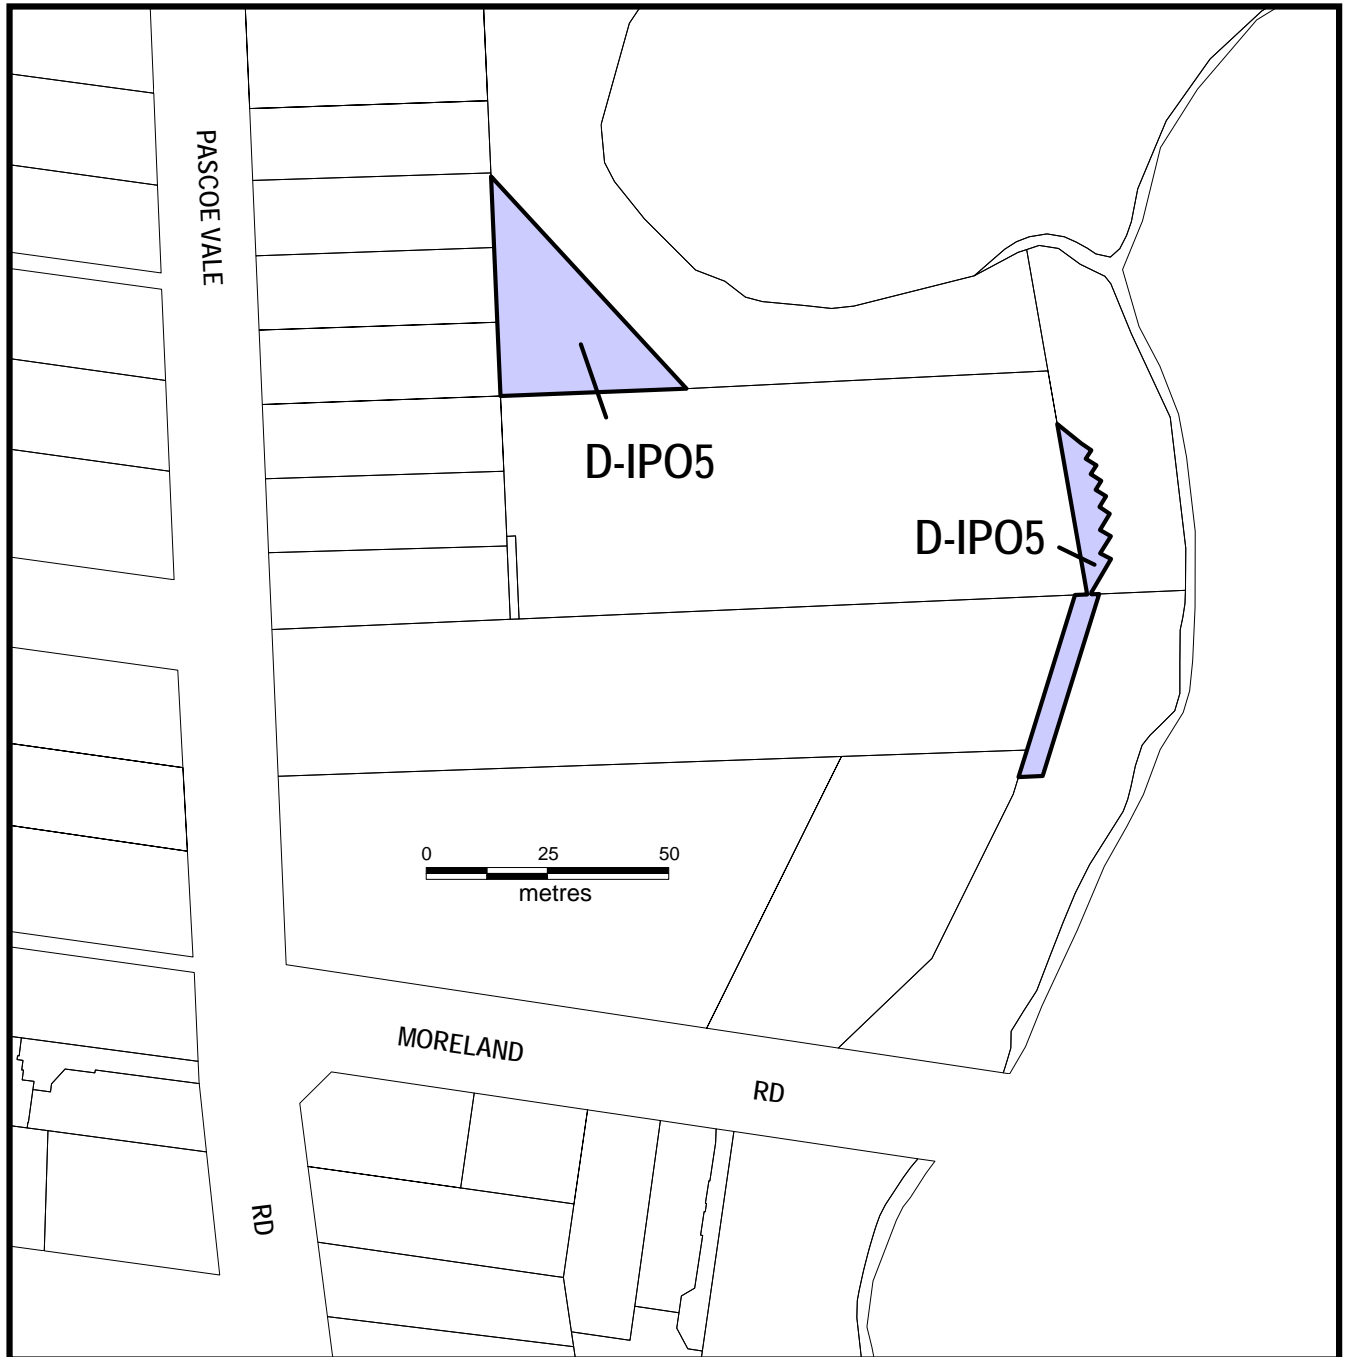

MOONEE VALLEY PLANNING SCHEME LOCAL PROVISION

Part of Planning Scheme Map 8

LEGEND

 R1Z RESIDENTIAL 1 ZONE

AMENDMENT C99

MOONEE VALLEY PLANNING SCHEME LOCAL PROVISION

Part of Planning Scheme Maps 8 & 12

LEGEND

 R1Z RESIDENTIAL 1 ZONE

AMENDMENT C99

MOONEE VALLEY PLANNING SCHEME LOCAL PROVISION

Part of Planning Scheme Map 12

LEGEND

 B2Z BUSINESS 2 ZONE

AMENDMENT C99

MOONEE VALLEY PLANNING SCHEME LOCAL PROVISION

Part of Planning Scheme Map 8IPO

LEGEND

 D-IPO5	AREA TO BE DELETED FROM AN INCORPORATED PLAN OVERLAY
--	--

AMENDMENT C99

MOONEE VALLEY PLANNING SCHEME LOCAL PROVISION

Part of Planning Scheme Maps 8IPO & 12IPO

LEGEND

D-IPO5	AREA TO BE DELETED FROM AN INCORPORATED PLAN OVERLAY
--------	--

AMENDMENT C99