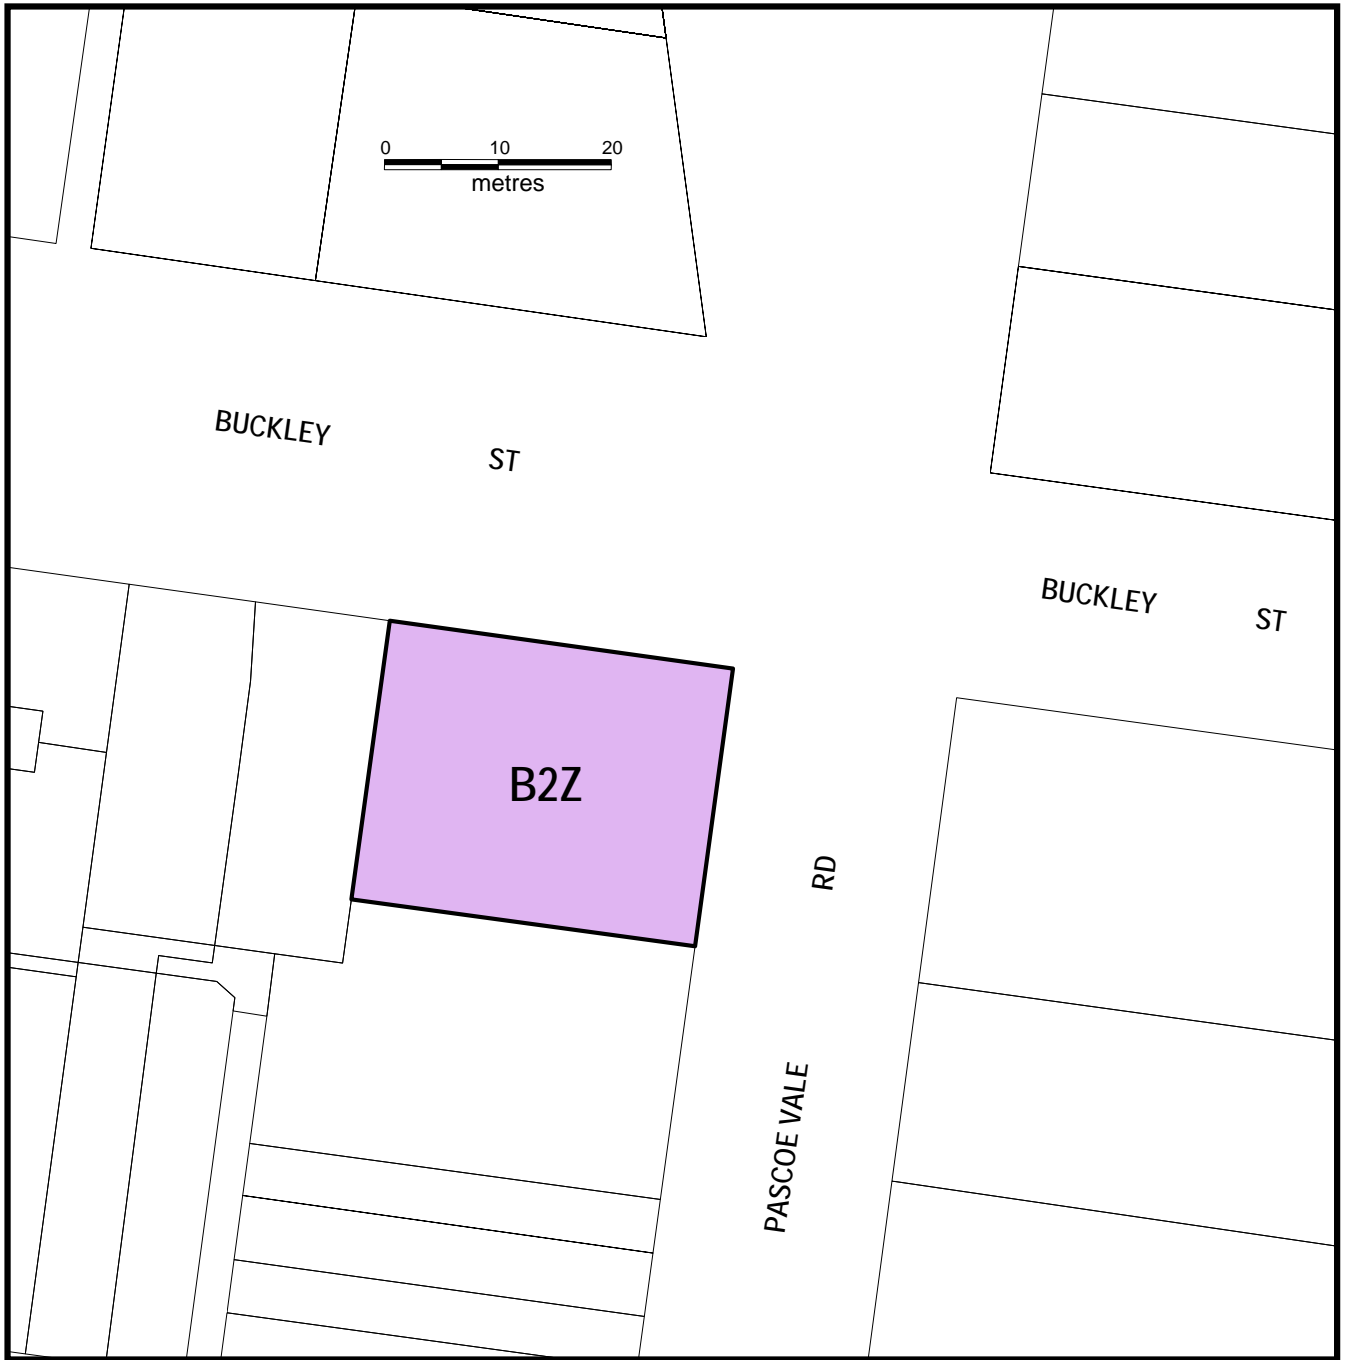

MOONEE VALLEY PLANNING SCHEME LOCAL PROVISION

Part of Planning Scheme Map 8

LEGEND

 R1Z RESIDENTIAL 1 ZONE

AMENDMENT C99

MOONEE VALLEY PLANNING SCHEME LOCAL PROVISION

Part of Planning Scheme Maps 8 & 12

LEGEND

 R1Z RESIDENTIAL 1 ZONE

AMENDMENT C99

MOONEE VALLEY PLANNING SCHEME LOCAL PROVISION

Part of Planning Scheme Map 12

LEGEND

 B2Z BUSINESS 2 ZONE

AMENDMENT C99

MOONEE VALLEY PLANNING SCHEME LOCAL PROVISION

Part of Planning Scheme Map 8IPO

LEGEND

 D-IPO5	AREA TO BE DELETED FROM AN INCORPORATED PLAN OVERLAY
--	--

AMENDMENT C99

MOONEE VALLEY PLANNING SCHEME LOCAL PROVISION

Part of Planning Scheme Maps 8IPO & 12IPO

LEGEND

D-IPO5	AREA TO BE DELETED FROM AN INCORPORATED PLAN OVERLAY
--------	--

AMENDMENT C99